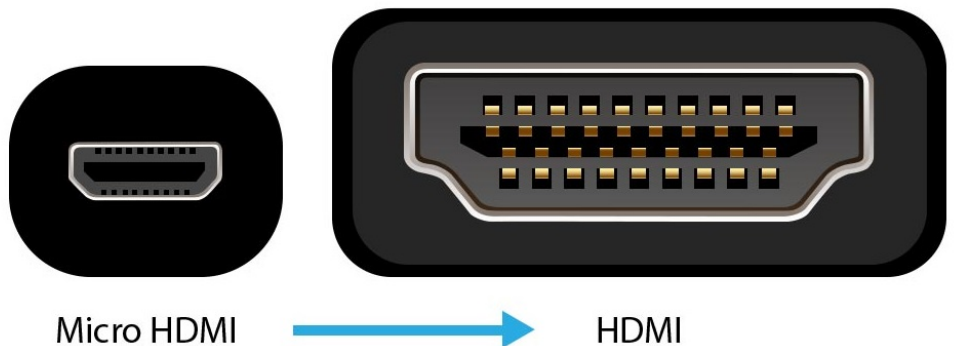

4XEM 15Ft Micro HDMI to HDMI Adapter Cable

4XEM Part- 4XHDMIMICRO15FT

Connect your smartphone, camera and other portable devices featuring a Micro-HDMI output to TV's and monitors with an HDMI input. 4XEM's 15 Foot Micro HDMI to HDMI High Speed Audio/Video cable (4XHDMIMICRO15FT) complies with HDMI v1.4 specifications and is capable of transferring 1080p video, Ethernet, 3D video and digital audio with no loss of signal. Featuring a full 19-pin array like larger HDMI connectors, only in a miniaturized version, the HDMI Micro Connector saves space on portable devices while allowing the full capabilities of current HDMI v1.4 digital signaling.

Problem it solves: Get the big screen experience! The ideal adapter cable for sharing your vacation pics or Game of Thrones episodes on your HDMI-equipped TV, monitor or external projectors.

4XEM Products Are Available At Your Favorite Online Retailers

Application

- Home Theatre
- Presentations
- At Work
- Connection between devices

4XEM Products Are Available At Your Favorite Online Retailers

Warranty Information	Warranty	Lifetime
Hardware	Active or Passive cable	Passive
	Chip ID	N/A
	Direction	Unidirectional
	Cable Jacket Type	PVC
	Cable Shield Type	Aluminum-Mylar Foil
	Connector Plating	Gold
	Fire Rating	General Purpose
	Number of Conductors	19
	Bandwidth	HDMI 1.4 (10.2/8.16Gbps)
Connector(s)	Connector A	Micro-HDMI (Male)
	Connector B	HDMI (Male)
Physical Characteristics	Color	Black
	Cable Length	15 ft [5.57 m]
	Cable OD	0.18 in [4.6 mm]
	Wire Gauge	36 AWG
	Weight of Product	4.09 oz [116 g]
Packaging Information	Package Height	8.15 in [207 mm]
	Package Width	7.09 in [180 mm]
	Package Length	0.98 in [25 mm]
	Shipping (Package) Weight	4.23 oz [120 g]
What's in the Box	Included in Package	1x 15' Micro-HDMI to HDMI Cable
Notes		
Country of Origin	Country of Origin	China